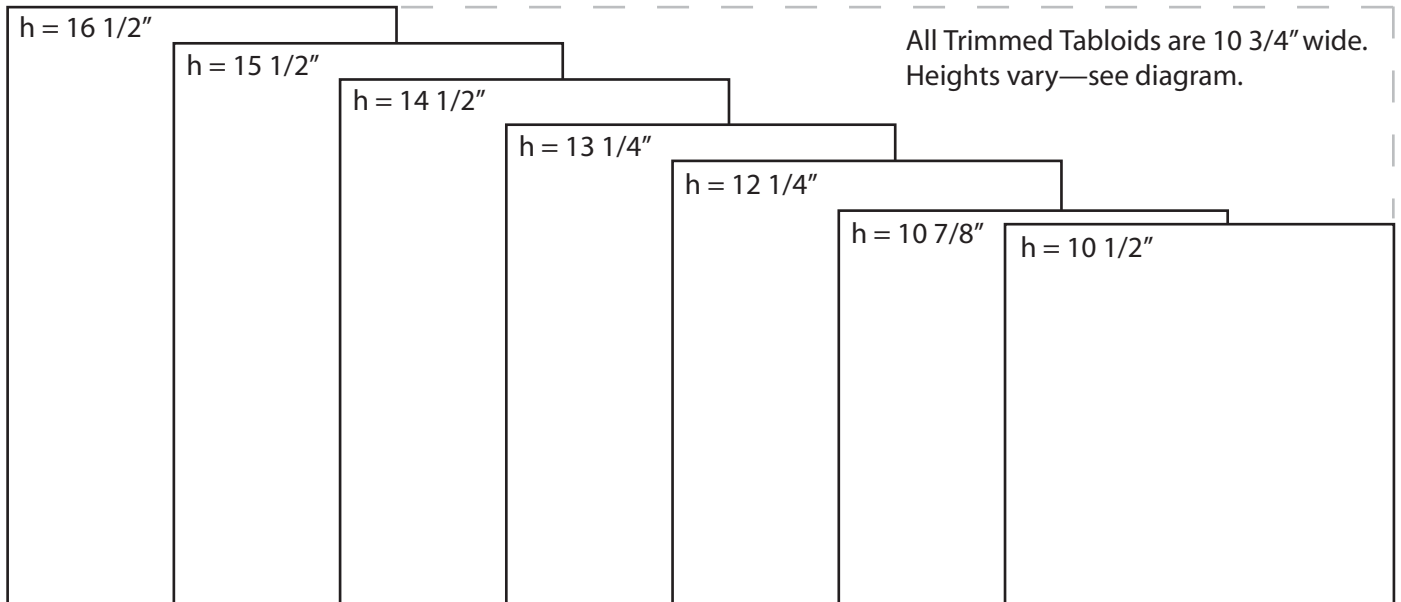

Trimmed Tabloids, Untrimmed Tabloids, Mini-Tabloids

All Mini-Tabloid Sizes (AKA – Compact) are 10 3/4" high. Widths vary—see diagram.

Inserts, Detach Cards, Slip Sheets, Tab Outs

Inserts

Detach Cards

Slip Sheets

Tab Outs

Tab Outs generally extend out 1" from the face of the publication.