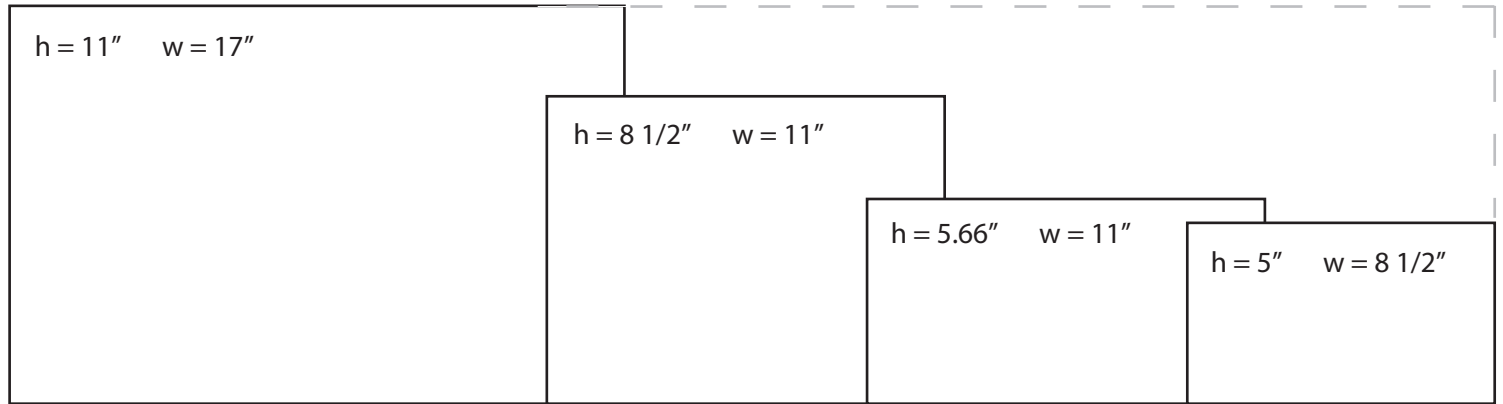

Trimmed Tabloids, Untrimmed Tabloids, Mini-Tabloids

All Mini-Tabloid Sizes (AKA – Compact) are 10 3/4" high. Widths vary—see diagram.

Inserts, Detach Cards, Slip Sheets, Tab Outs

Inserts

Detach Cards

Slip Sheets

Tab Outs

Tab Outs generally extend out 1" from the face of the publication.