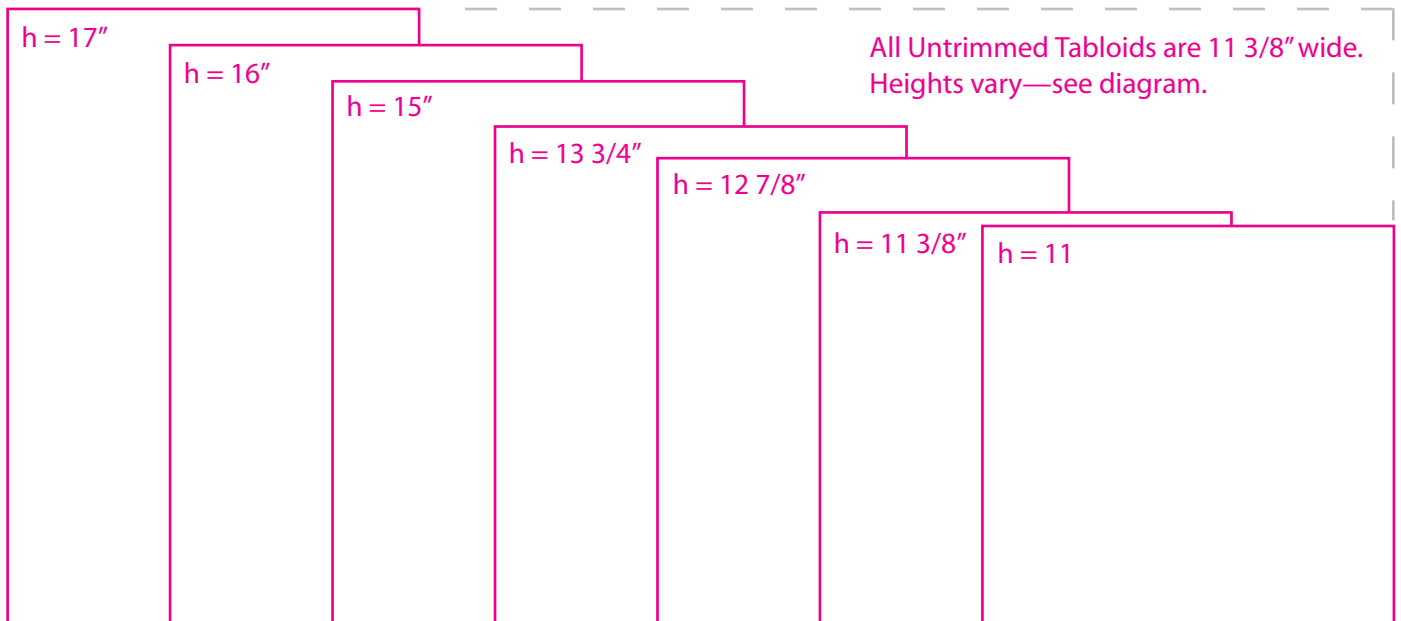

Trimmed Tabloids, Untrimmed Tabloids, Mini-Tabloids

All Mini-Tabloid Sizes (AKA – Compact) are 10 3/4" high. Widths vary—see diagram.

Inserts, Detach Cards, Slip Sheets, Tab Outs

Inserts

Detach Cards

Slip Sheets

Tab Outs

Tab Outs generally extend out 1" from the face of the publication.